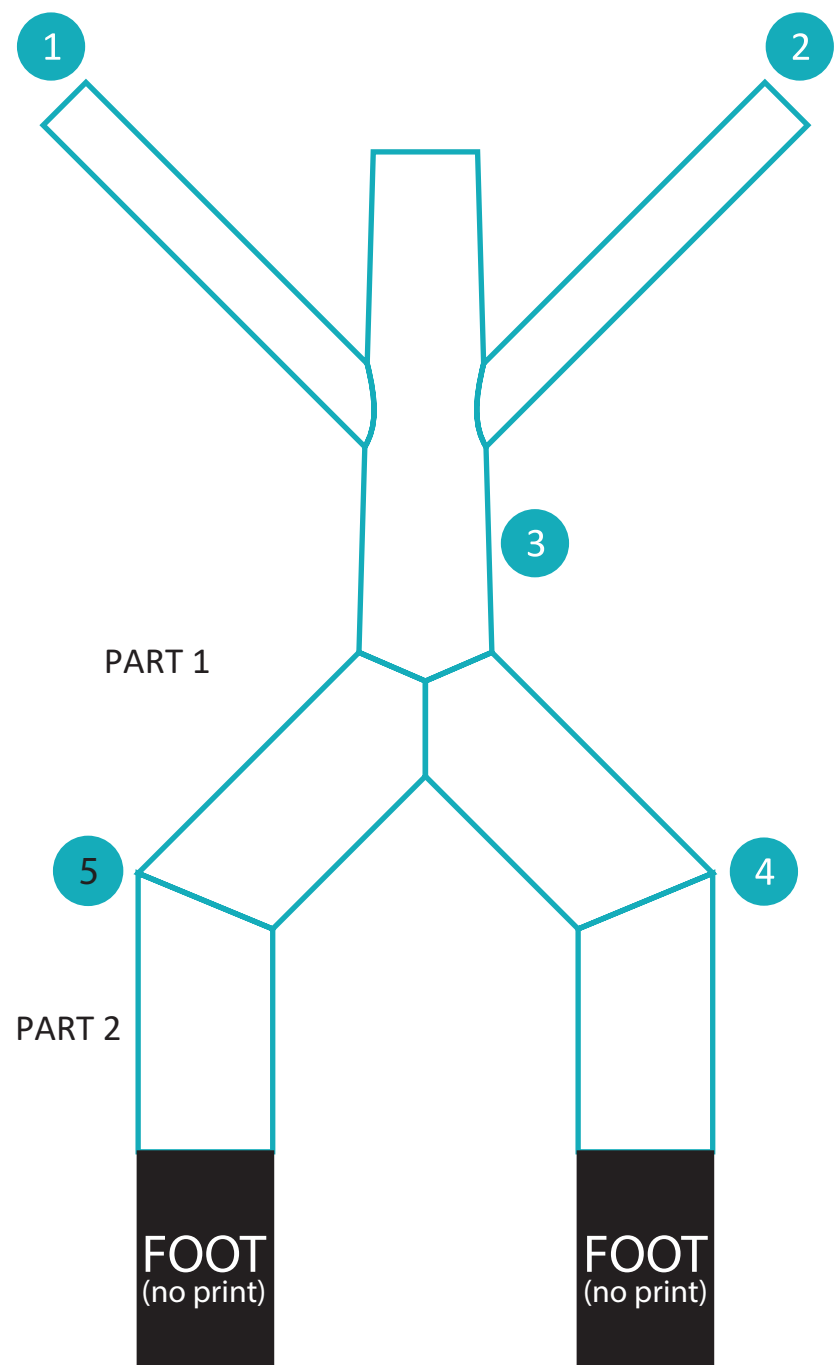

Uppblåsbar reklam

AIRDANCER 4m

2-legged

Template guidelines:

- » Use the provided template to design your graphics. Your design will be used as a guide for assembling the final production file
- » The solid line on the template indicates a safe visible area. **Please keep all key design elements and text within this space to avoid stitch-lines and distortion**
- » Keep in mind the visibility of your design elements due to the curvature of the elements
- » Use only scalable, vector graphics
- » CMYK (ISO Coated v2)
- » PDF (PDF/X-1a)
- » Do not add bleed or crop marks
- » Curve all type (text converted to curves/outlines)
- » **Please do not use *Overprint***

<https://expomarknad.eu/>

1
HAND 1
(FRONT/BACK)

2
HAND 2
(FRONT/BACK)

3
TRUNK
(FRONT/BACK)

4
LEG 1
(FRONT/BACK)

PART 1

PART 2

5
LEG 2
(FRONT/BACK)