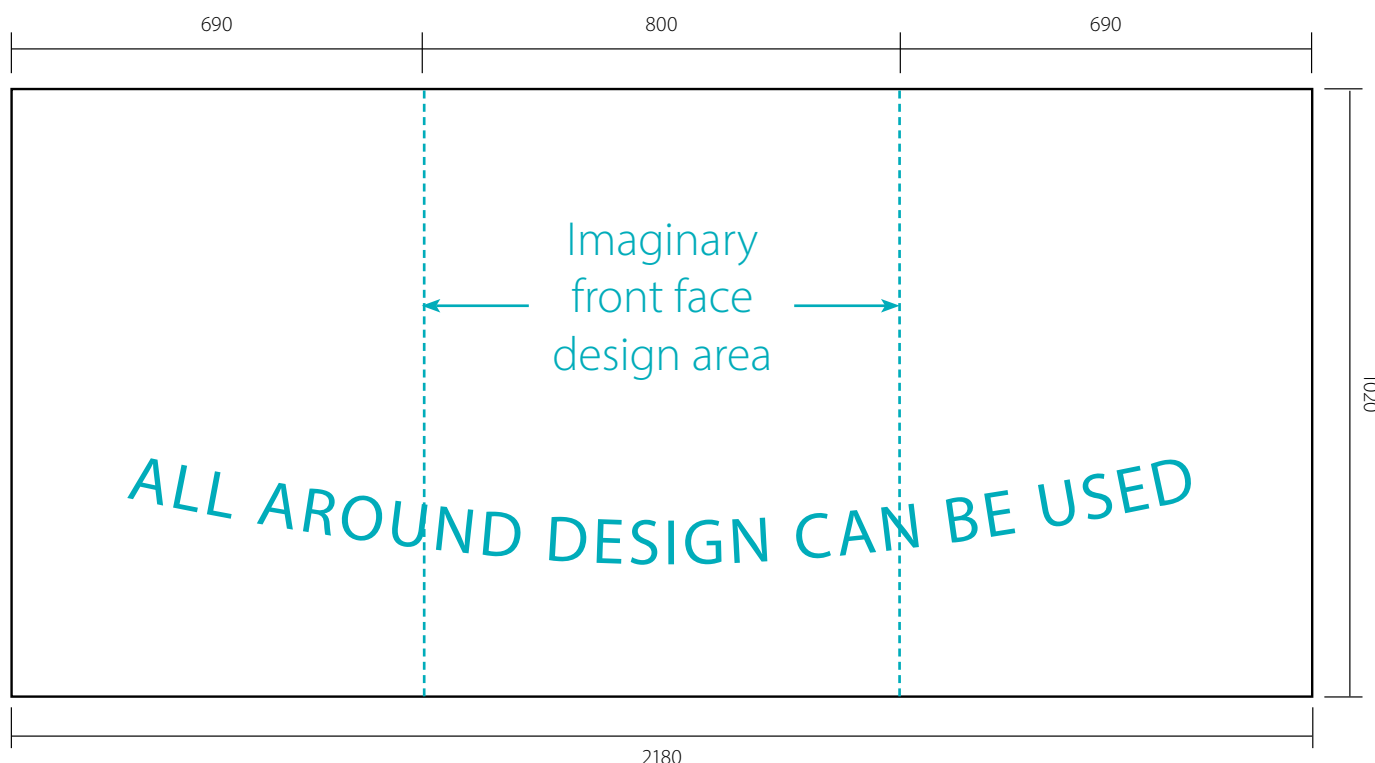

Mässbord

Telas Taco

Measurements

- » Dimensions (W x H x D): 800 x 1015 x 530 mm
- » Graphics dimensions: 2180 x 1020 mm

Note.

Don't keep important details too close to edges.

Print file requirements

- » Recommended resolution 1:1 100-150 dpi
Bigger is better!
- » CMYK (ISO Coated v2)
- » Do not add bleed or crop marks
- » PDF (PDF/X-1a)
TIFF (LZW compression is recommended)
- » Rich black: C 50 M 40 Y 40 K 100
- » Please do not use *Overprint*