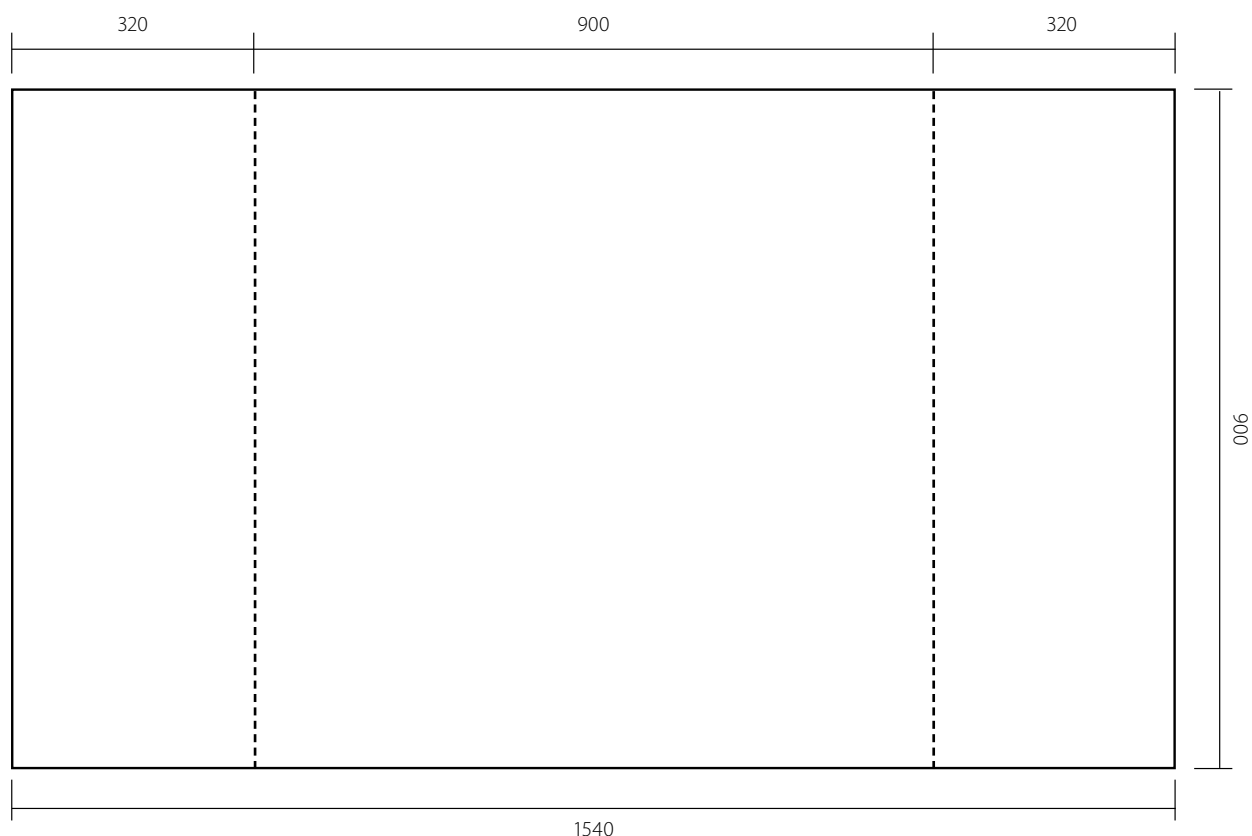

Mässbord

QuickDesk Max

Measurements

» Graphics dimensions: 1540 x 900 mm

Note.

Keep important details not too close to edges.

Print file requirements

- » Recommended resolution 1:1 100-150 dpi
Bigger is better!
- » CMYK (ISO Coated v2)
- » Do not add bleed or crop marks
- » PDF (PDF/X-1a)
TIFF (LZW compression is recommended)
- » Rich black: C 50 M 40 Y 40 K 100
- » Please do not use *Overprint*