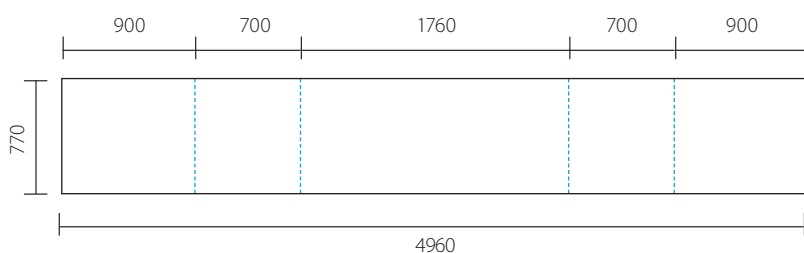

Mässbord Event

Graphic measurements

- » Top: 1820 x 760 mm (with bleed)
- » Side: 4960 x 770 mm (with bleed)

Print file requirements

- » Recommended resolution 1:1 100-150 dpi
Bigger is better!
- » CMYK (ISO Coated v2)
- » Do not add bleed or crop marks
- » PDF (PDF/X-1a)
TIFF (LZW compression is recommended)
- » Rich black: C 50 M 40 Y 40 K 100
- » Please do not use *Overprint*