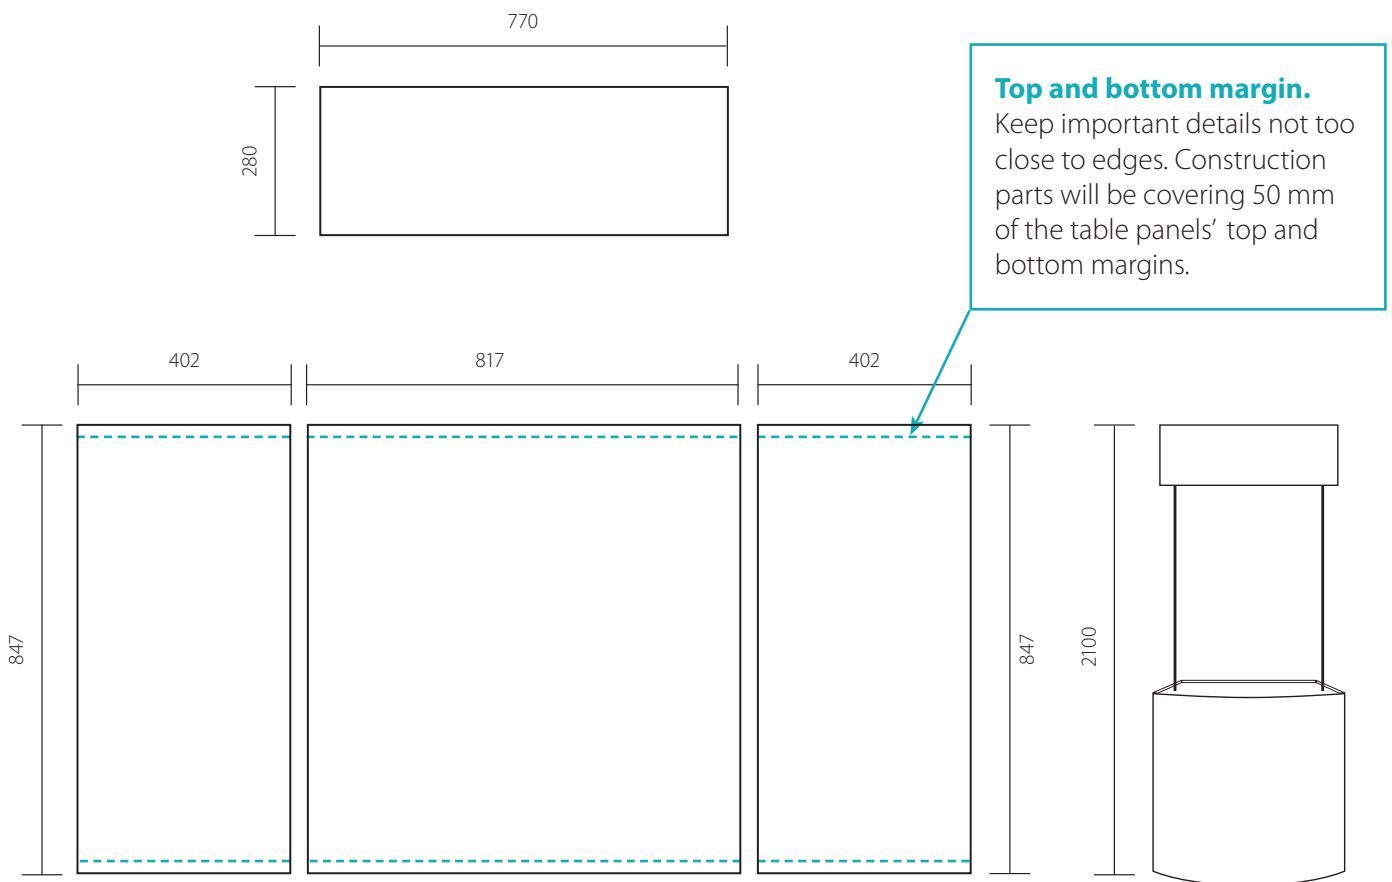

Mässbord

Demobord Fold M

Measurements

- » Overall dimensions: 824 x 2100 x 408 mm

Print file requirements

- » Recommended resolution 1:1 100-150 dpi
Bigger is better!
- » CMYK (ISO Coated v2)
- » Do not add bleed or crop marks
- » PDF (PDF/X-1a)
TIFF (LZW compression is recommended)
- » Rich black: C 50 M 40 Y 40 K 100
- » Please do not use *Overprint*