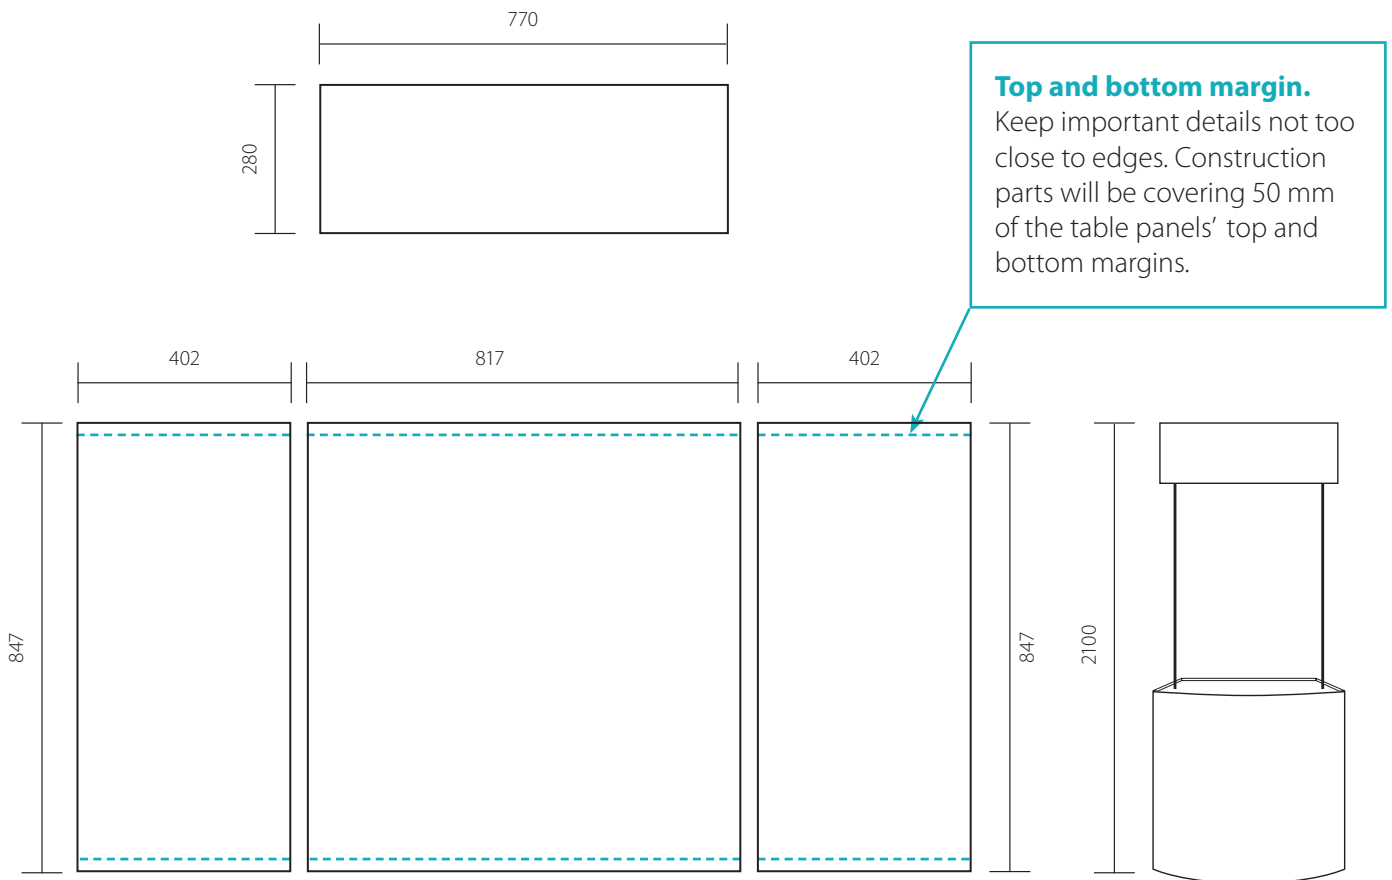

Mässbord

Demobord Fold M

Measurements

- » Overall dimensions: 824 x 2100 x 408 mm

Print file requirements

- » Recommended resolution 1:1 100-150 dpi
Bigger is better!
- » CMYK (ISO Coated v2)
- » Do not add bleed or crop marks
- » PDF (PDF/X-1a)
TIFF (LZW compression is recommended)
- » Rich black: C 50 M 40 Y 40 K 100
- » Please do not use *Overprint*