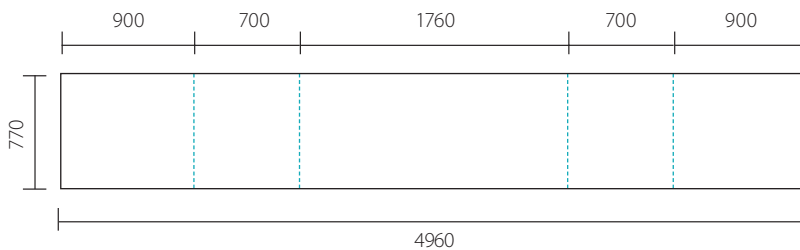

Mässbord

## Graphic measurements

- » Top: 1820 x 760 mm (with bleed)
- » Side: 4940 x 770 mm (with bleed)